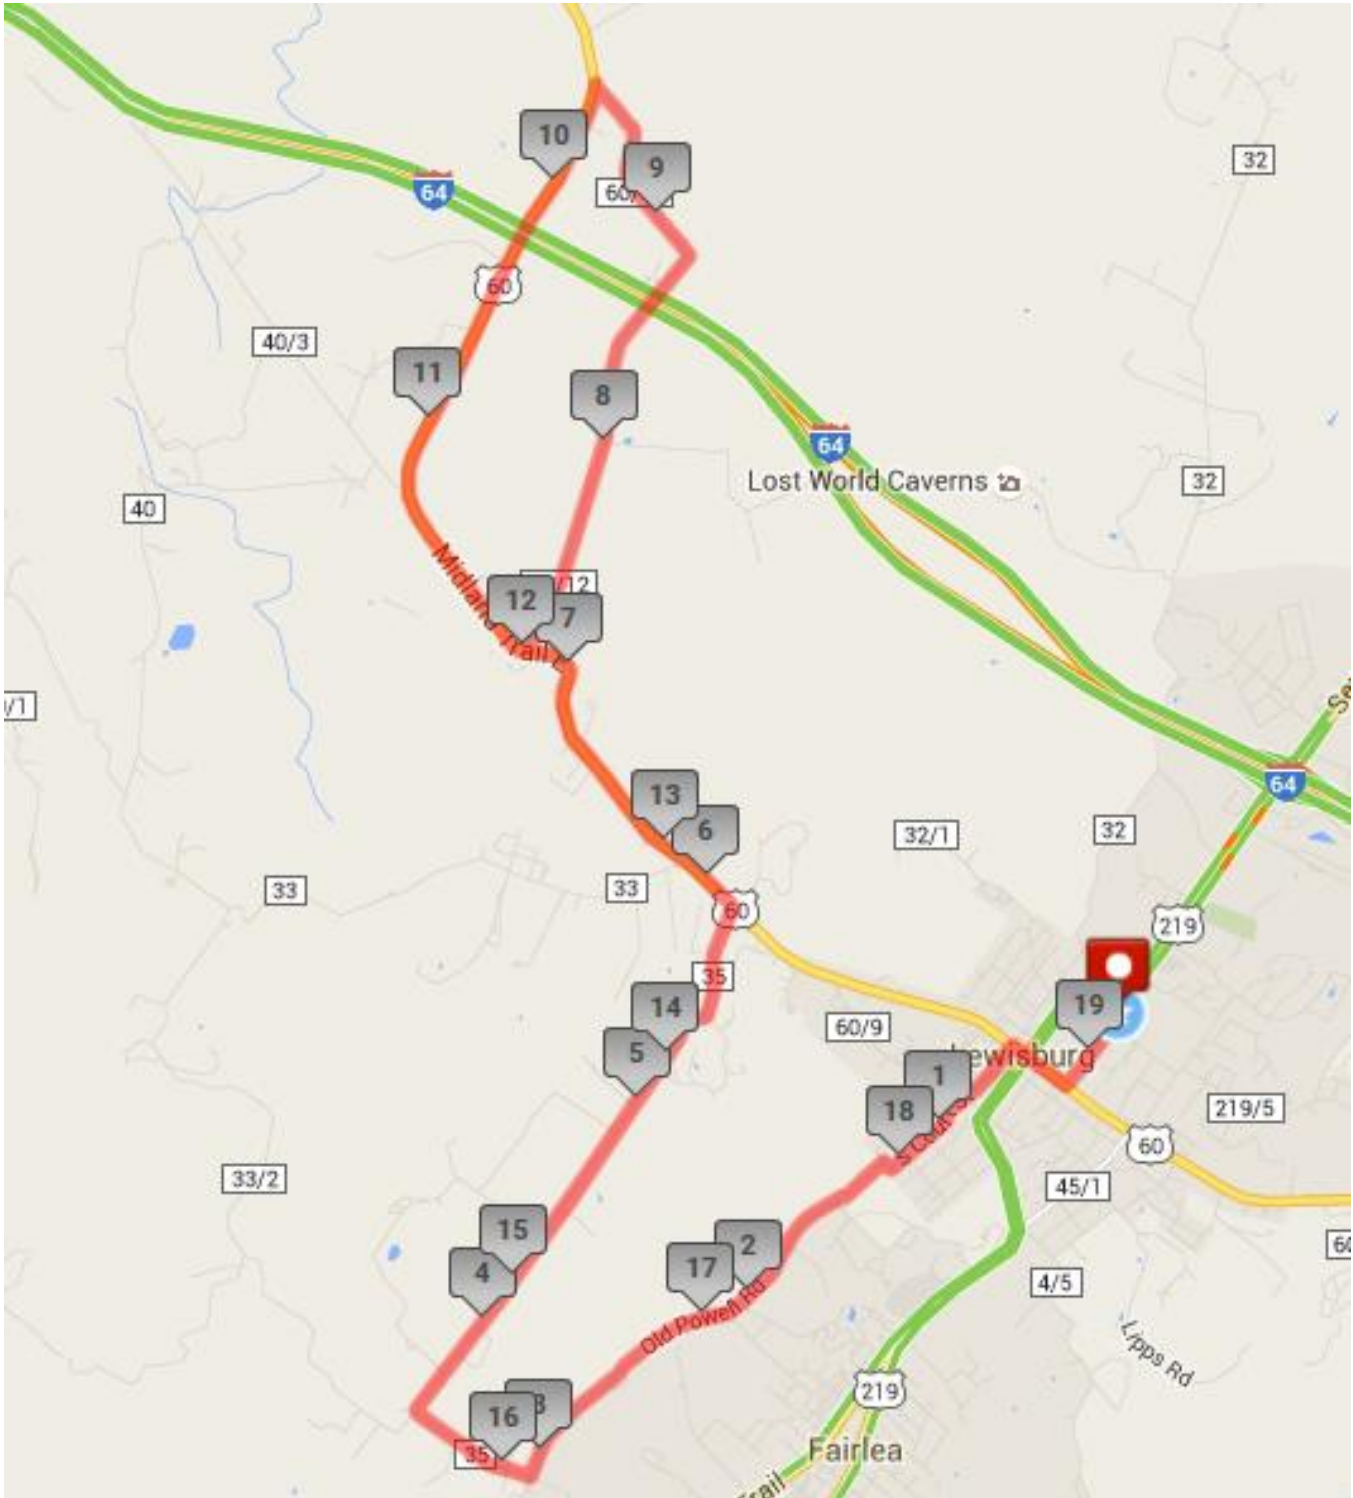

# Red Loop

Emergency Call 911

Head left onto Lee Street  
0.34 mi Right on Washington Street RT. 60  
0.59 mi Left on Court St.  
1.27 mi Left onto Old Powell Rd  
3.09 mi Turn right onto Houfnaggle Rd  
3.59 mi Right on Houfnaggle Rd  
5.86 mi Right to stay on Houfnaggle Rd  
5.86 mi Left onto US-60 W  
7.18 mi Right onto Sydenstricker  
8.81 mi Bear left to stay on Sydenstricker  
9.59 mi Turn left onto US-60 E  
13.34 mi Turn right onto Houfnaggle Rd  
15.61 mi Left to stay on Houfnaggle Rd  
16.11 mi Turn left onto Old Powell Rd  
17.92 mi Right toward S Court St  
17.94 mi Left onto S Court St  
18.61 mi Right onto W Washington St  
18.86 mi Left onto N Lee St  
19.20 mi Destination